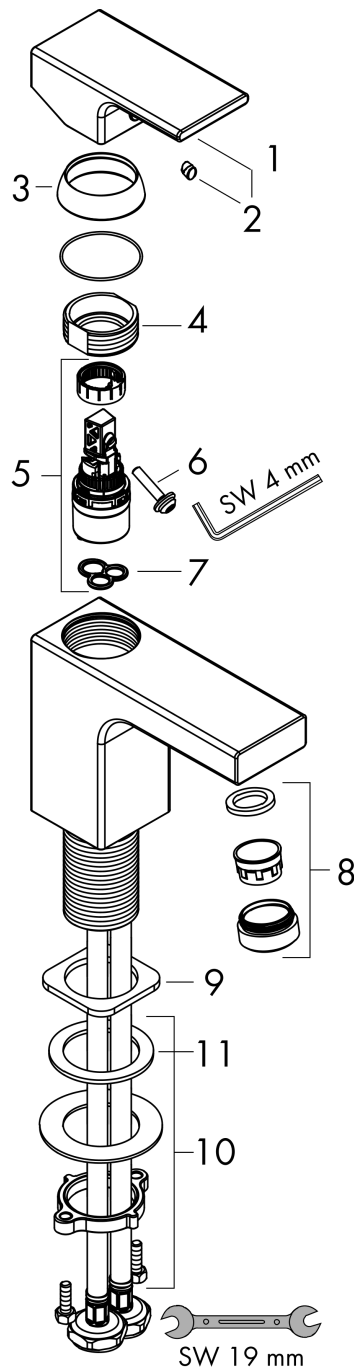

Vernis Shape

Single lever basin mixer 70 with isolated water conduction without waste set

Finish: **Matt Black** Article Number: **71567670**

Description

product features

- ComfortZone 70
- projection: 89 mm
- spout height: 71 mm
- handle variant: lever handle
- spray type: normal spray
- swiveling spray former
- maximum flow rate at 3 bar: 5 l/min
- ceramic cartridge
- temperature limitation adjustable
- with isolated water conduction - without contact with nickel and lead
- suitable for continuous flow water heaters
- connection type: G 3/8 connections
- connection dimension: DN15
- EU taxonomy: max. 6 l/min - Substantial Contribution (SC) possible

Technology

Product image

Scale drawing

Vernis Shape

Single lever basin mixer 70 with isolated water conduction without waste set

Finish: **Matt Black** Article Number: **71567670**

Flowchart

Vernis Shape

Single lever basin mixer 70 with isolated water conduction without waste set

Finish: **Matt Black** Article Number: **71567670**

Exploded Drawing

Year of production: >04/21

Vernis Shape

Single lever basin mixer 70 with isolated water conduction without waste set

Finish: **Matt Black** Article Number: **71567670**

Spare part list

Year of production: >04/21

Pos.	Description	Article Number	PC	PU
1	handle	93684670	58	1
2	screw cover	96338000	1	1
3	flange	93680670	53	1
4	nut	93686000	7	1
5	cartridge, assy	97685000	11	1
6	locking screw for handle	95140000	2	1
7	seal	98865000	8	1
8	aerator swivelling M24x1 (5 l/min)	93834670	56	1
9	seal	93687000	1	1
10	fixing set (Ø 32)	13961000	7	1
11	lever collar	97548000	1	1
a	fixation extension 35 mm	13898000	12	1