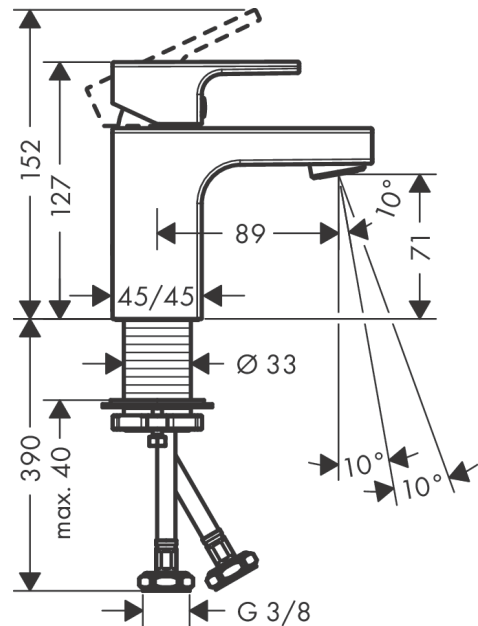

Vernis Shape

Single lever basin mixer 70 with isolated water conduction without waste set

Finish: **Matt Black** Article Number: **71567670**

Description

product features

- ComfortZone 70
- projection: 89 mm
- spout height: 71 mm
- handle variant: lever handle
- spray type: normal spray
- swiveling spray former
- maximum flow rate at 3 bar: 5 l/min
- ceramic cartridge
- temperature limitation adjustable
- with isolated water conduction - without contact with nickel and lead
- suitable for continuous flow water heaters
- connection type: G 3/8 connections
- connection dimension: DN15
- EU taxonomy: max. 6 l/min - Substantial Contribution (SC) possible

Technology

Product image

Scale drawing

Vernis Shape

Single lever basin mixer 70 with isolated water conduction without waste set

Finish: **Matt Black** Article Number: **71567670**

Flowchart

Vernis Shape

Single lever basin mixer 70 with isolated water conduction without waste set

Finish: **Matt Black** Article Number: **71567670**

Exploded Drawing

Year of production: >04/21

Vernis Shape

Single lever basin mixer 70 with isolated water conduction without waste set

Finish: **Matt Black** Article Number: **71567670**

Spare part list

Year of production: >04/21

Pos.	Description	Article Number	PC	PU
1	handle	93684670	58	1
2	screw cover	96338000	1	1
3	flange	93680670	53	1
4	nut	93686000	7	1
5	cartridge, assy	97685000	11	1
6	locking screw for handle	95140000	2	1
7	seal	98865000	8	1
8	aerator swivelling M24x1 (5 l/min)	93834670	56	1
9	seal	93687000	1	1
10	fixing set (Ø 32)	13961000	7	1
11	lever collar	97548000	1	1
a	fixation extension 35 mm	13898000	12	1